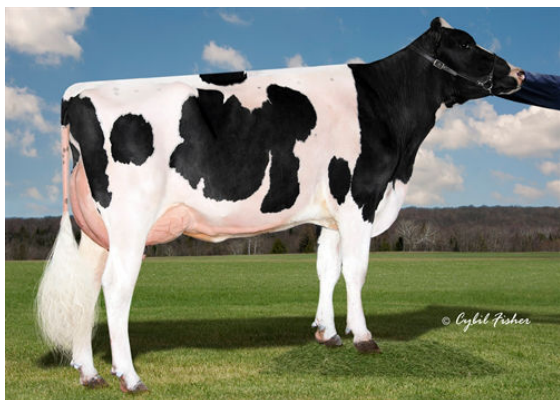

LADYS-MANOR OVERDO
COOKIECUTTER GAME HOLYSS
RMD-DOTTERER SSI GAMEDAY
COOKIECUTTER HOPES VG-86-3YR-USA
T-SPRUCE FRAZZLED HUEY
COOKIECUTTER MD HOPSACK EX-90-5YR-USA

GPA LPI +3545 PRO$ 2469

DPF MFF RDF BLF BYF MWF CVF HH1F HH2F HH3F HH4F HH5F HH6F HCDF HMWF

Reg. #: HO840M3243272415 aAa: 342516 DMS: 135,561
Nacimiento: 07/11/2022 Caseina Kappa: AB Caseina Beta: A2A2

PRODUCCIÓN				GPA 24*DEC	
G Hatos		G Hijas		79% Conf.	
Leche kg	500	Grasa kg	121	Grasa %	+0.87
Proteína kg	58	Proteína %	+0.33		
Eficiencia de Conversión	100	RMC	104	Eficiencia Metano	108

SALUD Y FERTILIDAD		Inmunidad 110	
Vida en el Hato	105	Inmunidad de los terneros	109
SCS	104	Habilidad al Parto	107
Fertilidad de la Hija	105	Habilidad de las Hijas al Parto	106
Puntaje de Condición Corporal	94	Rapidez en el Ordeño	100
Resistencia a Mastitis	103	Temperamento Lechero	99
Persistencia de la lactación	103	Resistencia a Enfermedades Metabólicas	101

CONFORMACIÓN		GPA 24*DEC	
G Hatos		G Hijas	
Conformación	0	Fortaleza Lechera	-4
Sistema Mamario	-1	Grupa	2
Patas y Pezuñas	3		

COOKIECUTTER RUBI HOMEY
FOURTH DAM